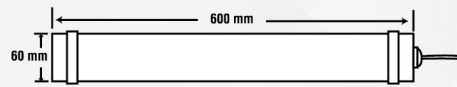

18W LED Weatherproof Fixture

MODEL	WATT	CCT	LUMENS	PF	CRI
LLW-18W-DL	18W	5000K	1600lm	>0.9	>80
LLW-18W-CW	18W	4000K	1500lm	>0.9	>80

* Installation accessories included.

36W LED Weatherproof Fixture

MODEL	WATT	CCT	LUMENS	PF	CRI
LLW-36W-DL	36W	5000K	3200lm	>0.9	>80
LLW-36W-CW	36W	4000K	3100lm	>0.9	>80

* Installation accessories included.

45W LED Weatherproof Fixture

MODEL	WATT	CCT	LUMENS	PF	CRI
LLW-45W-DL	45W	5000K	4000lm	>0.9	>80
LLW-45W-CW	45W	4000K	3900lm	>0.9	>80

* Installation accessories included.

LED Weatherproof Fixture

-  18/36/45W
-  240V
-  30,000 Hours
-  Non-Dimmable
-  IP Rating IP65
-  120°
-  CE
-  RoHS Compliant
-  FC
-  SAFE EASY TO USE
-  NO UV/IR
-  UP TO 85% ENERGY SAVINGS
- 

Installation accessories