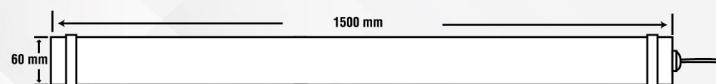

18W LED Weatherproof Fixture

MODEL	WATT	CCT	LUMENS	PF	CRI
LLW-18W-DL	18W	5000K	1600lm	>0.9	>80
LLW-18W-CW	18W	4000K	1500lm	>0.9	>80

* Installation accessories included.

36W LED Weatherproof Fixture

MODEL	WATT	CCT	LUMENS	PF	CRI
LLW-36W-DL	36W	5000K	3200lm	>0.9	>80
LLW-36W-CW	36W	4000K	3100lm	>0.9	>80

* Installation accessories included.

45W LED Weatherproof Fixture

MODEL	WATT	CCT	LUMENS	PF	CRI
LLW-45W-DL	45W	5000K	4000lm	>0.9	>80
LLW-45W-CW	45W	4000K	3900lm	>0.9	>80

* Installation accessories included.

LED Weatherproof Fixture

-  18/36/45W
-  240V
-  30,000 Hours
-  Non-Dimmable
-  IP Rating IP65
-  120°
-  CE
-  RoHS Compliant
-  FC
-  SAFE EASY TO USE
-  NO UV/IR
-  UP TO 85% ENERGY SAVINGS
- 

Installation accessories