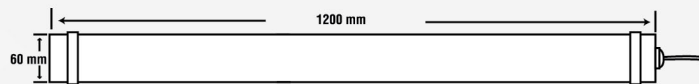

18W LED Weatherproof Fixture

MODEL	WATT	CCT	LUMENS	PF	CRI
LLW-18W-DL	18W	5000K	1600lm	>0.9	>80
LLW-18W-CW	18W	4000K	1500lm	>0.9	>80

* Installation accessories included.

36W LED Weatherproof Fixture

MODEL	WATT	CCT	LUMENS	PF	CRI
LLW-36W-DL	36W	5000K	3200lm	>0.9	>80
LLW-36W-CW	36W	4000K	3100lm	>0.9	>80

* Installation accessories included.

45W LED Weatherproof Fixture

MODEL	WATT	CCT	LUMENS	PF	CRI
LLW-45W-DL	45W	5000K	4000lm	>0.9	>80
LLW-45W-CW	45W	4000K	3900lm	>0.9	>80

* Installation accessories included.

LED Weatherproof Fixture

-  18/36/45W
-  240V
-  30,000 Hours
-  Non-Dimmable
-  IP Rating IP65
-  120°
-  CE
-  RoHS Compliant
-  FC
-  SAFE EASY TO USE
-  NO UV/IR
-  UP TO 85% ENERGY SAVINGS
- 

Installation accessories