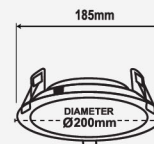

15W LED Recessed Circular Downlight

MODEL	WATT	CCT	LUMENS	CRI
LLRC-15WDL	15W	5000K	1100lm	>80
LLRC-15WW	15W	3000K	1000lm	>80

Cutout Size

 Ø120mm

LED Recessed Circular Downlight

-  15/20/25W
-  240V
-  20,000 Hours
-  Non-Dimmable
-  Flex & Plug
-  120°
-  IP Rating IP20
-  UP TO 85% ENERGY SAVINGS
-  RoHS Compliant
-  FC
-  CE
-  RoHS Compliant
-  SAFE EASY TO USE
-  NO UV/IR
- 

20W LED Recessed Circular Downlight

MODEL	WATT	CCT	LUMENS	CRI
LLRC-20WDL	20W	5000K	1500lm	>80
LLRC-20WW	20W	3000K	1400lm	>80

Cutout Size

 Ø 165mm

25W LED Recessed Circular Downlight

MODEL	WATT	CCT	LUMENS	CRI
LLRC-25WDL	25W	5000K	1700lm	>80
LLRC-25WW	25W	3000K	1600lm	>80

Cutout Size

 Ø 200mm

PACKING: 10pcs/ctn