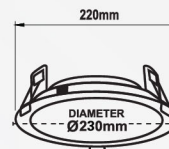

15W LED Recessed Circular Downlight

MODEL	WATT	CCT	LUMENS	CRI
LLRC-15WDL	15W	5000K	1100lm	>80
LLRC-15WW	15W	3000K	1000lm	>80

Cutout Size

 Ø120mm

LED Recessed Circular Downlight

-  15/20/25W
-  240V
-  20,000 Hours
-  Non-Dimmable
-  Flex & Plug
-  120°
-  IP Rating IP20
-  UP TO 85% ENERGY SAVINGS
-  RoHS Compliant
-  FC
-  CE
-  RoHS Compliant
-  SAFE EASY TO USE
-  NO UV/IR
- 

20W LED Recessed Circular Downlight

MODEL	WATT	CCT	LUMENS	CRI
LLRC-20WDL	20W	5000K	1500lm	>80
LLRC-20WW	20W	3000K	1400lm	>80

Cutout Size

 Ø 165mm

25W LED Recessed Circular Downlight

MODEL	WATT	CCT	LUMENS	CRI
LLRC-25WDL	25W	5000K	1700lm	>80
LLRC-25WW	25W	3000K	1600lm	>80

Cutout Size

 Ø 200mm

PACKING: 10pcs/ctn