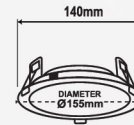

15W LED Recessed Circular Downlight

MODEL	WATT	CCT	LUMENS	CRI
LLRC-15WDL	15W	5000K	1100lm	>80
LLRC-15WW	15W	3000K	1000lm	>80

Cutout Size

 Ø120mm

LED Recessed Circular Downlight

-  15/20/25W
-  240V
-  20,000 Hours
-  Non-Dimmable
-  Flex & Plug
-  120°
-  IP Rating IP20
-  UP TO 85% ENERGY SAVINGS
-  RoHS Compliant
-  FC
-  CE
-  RoHS Compliant
-  SAFE EASY TO USE
-  NO UV/IR
- 

20W LED Recessed Circular Downlight

MODEL	WATT	CCT	LUMENS	CRI
LLRC-20WDL	20W	5000K	1500lm	>80
LLRC-20WW	20W	3000K	1400lm	>80

Cutout Size

 Ø 165mm

25W LED Recessed Circular Downlight

MODEL	WATT	CCT	LUMENS	CRI
LLRC-25WDL	25W	5000K	1700lm	>80
LLRC-25WW	25W	3000K	1600lm	>80

Cutout Size

 Ø 200mm

PACKING: 10pcs/ctn