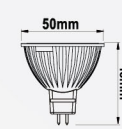

8W LED MR16 Globe 12V

MODEL	WATT	CCT	LUMENS	CRI
LFMR16-8W-DL	8W	5000K	650lm	>80
LFMR16-8W-WW	8W	3000K	600lm	>80