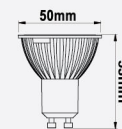

GU10 Non-Dimmable

5W LED GU10 Globe

MODEL	WATT	CCT	LUMENS	CRI
LFGU10-5W-DL	5W	6500K	400lm	>80
LFGU10-5W-WW	5W	3000K	380lm	>80

LED GU10 / MR16 GLOBE

8W LED GU10 Globe

MODEL	WATT	CCT	LUMENS	CRI
LFGU10-8W-DL	8W	5000K	650lm	>80
LFGU10-8W-WW	8W	3000K	600lm	>80