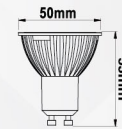

GU10 Non-Dimmable

5W LED GU10 Globe

MODEL	WATT	CCT	LUMENS	CRI
LFGU10-5W-DL	5W	6500K	400lm	>80
LFGU10-5W-WW	5W	3000K	380lm	>80

LED GU10 / MR16 GLOBE

8W LED GU10 Globe

MODEL	WATT	CCT	LUMENS	CRI
LFGU10-8W-DL	8W	5000K	650lm	>80
LFGU10-8W-WW	8W	3000K	600lm	>80