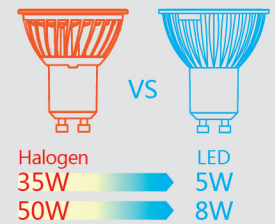

GU10 Non-Dimmable

5W LED GU10 Globe

MODEL	WATT	CCT	LUMENS	CRI
LFGU10-5W-DL	5W	6500K	400lm	>80
LFGU10-5W-WW	5W	3000K	380lm	>80

LED GU10 / MR16 GLOBE

8W LED GU10 Globe

MODEL	WATT	CCT	LUMENS	CRI
LFGU10-8W-DL	8W	5000K	650lm	>80
LFGU10-8W-WW	8W	3000K	600lm	>80

MR16 Non-Dimmable

8W LED MR16 Globe 12V

MODEL	WATT	CCT	LUMENS	CRI
LFMR16-8W-DL	8W	5000K	650lm	>80
LFMR16-8W-WW	8W	3000K	600lm	>80

PACKING:48pcs/ctn