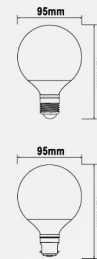

12W LED G95 Bulb Dimmable

MODEL	WATT	CCT	LUMENS	CRI
LLG95E27D-12W-DL	12W	5000K	1050lm	>80
LLG95E27D-12W-WW	12W	3000K	1000lm	>80
LLG95B22D-12W-DL	12W	5000K	1050lm	>80
LLG95B22D-12W-WW	12W	3000K	1000lm	>80