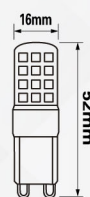

2.5W LED G9 Bulb

MODEL	WATT	CCT	LUMENS	CRI
LCG9-2.5W-DL	2.5W	5000K	250lm	>80
LCG9-2.5W-WW	2.5W	3000K	220lm	>80