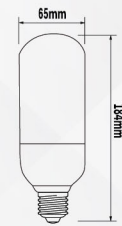

**20W LED Capsule Bulb**

MODEL	WATT	CCT	LUMENS	CRI
LM65E27-20W-DL	20W	5000K	2100lm	>80
LM65E27-20W-WW	20W	3000K	2000lm	>80

**45W LED Capsule Bulb**

MODEL	WATT	CCT	LUMENS	CRI
LM95E40-45W-DL	45W	5000K	3800lm	>80