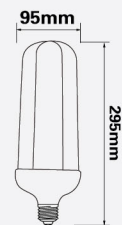

**20W LED Capsule Bulb**

MODEL	WATT	CCT	LUMENS	CRI
LM65E27-20W-DL	20W	5000K	2100lm	>80
LM65E27-20W-WW	20W	3000K	2000lm	>80

**45W LED Capsule Bulb**

MODEL	WATT	CCT	LUMENS	CRI
LM95E40-45W-DL	45W	5000K	3800lm	>80

LED Capsule Bulb

- 20/45W
- 240V
- 20,000 Hours
- Non-Dimmable
- E27/E40
- 360°
- RoHS Compliant
- CE
- FC
- SAFE EASY TO USE
- NO UV/IR
- UP TO 85% ENERGY SAVINGS
- Energy Star

PACKING:24pcs/ctn