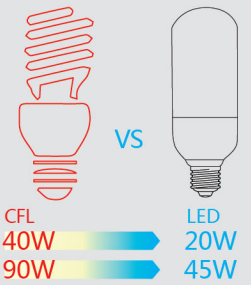

**20W LED Capsule Bulb**

MODEL	WATT	CCT	LUMENS	CRI
LM65E27-20W-DL	20W	5000K	2100lm	>80
LM65E27-20W-WW	20W	3000K	2000lm	>80

**45W LED Capsule Bulb**

MODEL	WATT	CCT	LUMENS	CRI
LM95E40-45W-DL	45W	5000K	3800lm	>80

LED Capsule Bulb

- 20/45W
- 240V
- 20,000 Hours
- Non-Dimmable
- E27/E40
- 360°
- RoHS Compliant
- CE
- FC
- SAFE EASY TO USE
- NO UV/IR
- UP TO 85% ENERGY SAVINGS
- Energy Star

PACKING:24pcs/ctn