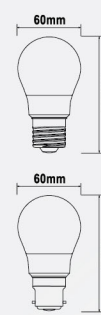

LED Lite 12V Bulb

Incandescent
30W
80W

VS

LED 12V
4W
8W

PACKING:48pcs/ctn