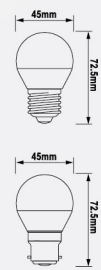

4W		LED G45 Blub 12V		
MODEL	WATT	CCT	LUMENS	CRI
LCG45E27-4W-12V-DL	4W	5000K	340lm	>80
LCG45E27-4W-12V-WW	4W	3000K	320lm	>80
LCG45B22-4W-12V-DL	4W	5000K	340lm	>80
LCG45B22-4W-12V-WW	4W	3000K	320lm	>80