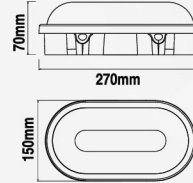

10W LED Bunker Light Plastic Casing

MODEL	WATT	CCT	LUMENS	CRI
LWOL-10WDL	10W	5000K	850lm	>80
LWOL-10WW	10W	3000K	800lm	>80

20W LED Bunker Light Plastic Casing

MODEL	WATT	CCT	LUMENS	CRI
LWOL-20WDL	20W	5000K	1700lm	>80
LWOL-20WW	20W	3000K	1600lm	>80

10W LED Bunker Light Plastic Casing

MODEL	WATT	CCT	LUMENS	CRI
LWCL-10WDL	10W	5000K	850lm	>80
LWCL-10WW	10W	3000K	800lm	>80

20W LED Bunker Light Plastic Casing

MODEL	WATT	CCT	LUMENS	CRI
LWCL-20WDL	20W	5000K	1700lm	>80
LWCL-20WW	20W	3000K	1600lm	>80