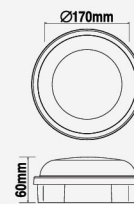

10W LED Bunker Light Plastic Casing

MODEL	WATT	CCT	LUMENS	CRI
LWOL-10WDL	10W	5000K	850lm	>80
LWOL-10WW	10W	3000K	800lm	>80

20W LED Bunker Light Plastic Casing

MODEL	WATT	CCT	LUMENS	CRI
LWOL-20WDL	20W	5000K	1700lm	>80
LWOL-20WW	20W	3000K	1600lm	>80

10W LED Bunker Light Plastic Casing

MODEL	WATT	CCT	LUMENS	CRI
LWCL-10WDL	10W	5000K	850lm	>80
LWCL-10WW	10W	3000K	800lm	>80

20W LED Bunker Light Plastic Casing

MODEL	WATT	CCT	LUMENS	CRI
LWCL-20WDL	20W	5000K	1700lm	>80
LWCL-20WW	20W	3000K	1600lm	>80