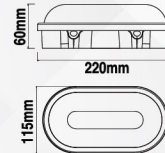

10W LED Bunker Light Plastic Casing

MODEL	WATT	CCT	LUMENS	CRI
LWOL-10WDL	10W	5000K	850lm	>80
LWOL-10WW	10W	3000K	800lm	>80

20W LED Bunker Light Plastic Casing

MODEL	WATT	CCT	LUMENS	CRI
LWOL-20WDL	20W	5000K	1700lm	>80
LWOL-20WW	20W	3000K	1600lm	>80

10W LED Bunker Light Plastic Casing

MODEL	WATT	CCT	LUMENS	CRI
LWCL-10WDL	10W	5000K	850lm	>80
LWCL-10WW	10W	3000K	800lm	>80

20W LED Bunker Light Plastic Casing

MODEL	WATT	CCT	LUMENS	CRI
LWCL-20WDL	20W	5000K	1700lm	>80
LWCL-20WW	20W	3000K	1600lm	>80