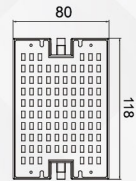

22W LED R7S

MODEL	WATT	CCT	LUMENS	CRI
OM-R7S-22W-DL	22W	5000K	2000lm	>80
OM-R7S-22W-CW	22W	4000K	1900lm	>80

Transfer From :

To:

LED R7S / R7X

-  22W
-  240V
-  40,000 Hours
-  Non-Dimmable
-  UP TO 85% ENERGY SAVINGS
-  RoHS Compliant
-  CE
-  FC
-  SAFE EASY TO USE
-  NO UV/IR
- 