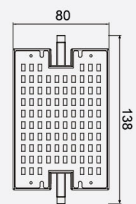

22W LED R7X

MODEL	WATT	CCT	LUMENS	CRI
OM-R7X-22W-DL	22W	5000K	2000lm	>80
OM-R7X-22W-CW	22W	4000K	1900lm	>80