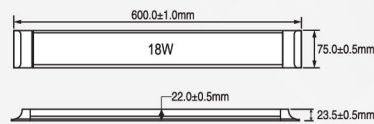

18W LED Low profile Lamp

| MODEL | WATT | CCT | LUMENS | CRI |
|---------------|------|-------|--------|-----|
| OM-LSP-18W-DL | 18W | 5000K | 1630lm | >80 |
| OM-LSP-18W-WW | 18W | 3000K | 1570lm | >80 |

LED Low profile Lamp

36W LED Low profile Lamp

| MODEL | WATT | CCT | LUMENS | CRI |
|---------------|------|-------|--------|-----|
| OM-LSP-36W-DL | 36W | 5000K | 3280lm | >80 |

Installation accessories