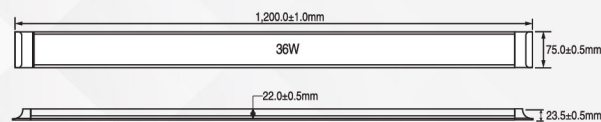

18W LED Low profile Lamp

| MODEL | WATT | CCT | LUMENS | CRI |
|---------------|------|-------|--------|-----|
| OM-LSP-18W-DL | 18W | 5000K | 1630lm | >80 |
| OM-LSP-18W-WW | 18W | 3000K | 1570lm | >80 |

LED Low profile Lamp

36W LED Low profile Lamp

| MODEL | WATT | CCT | LUMENS | CRI |
|---------------|------|-------|--------|-----|
| OM-LSP-36W-DL | 36W | 5000K | 3280lm | >80 |

Installation accessories