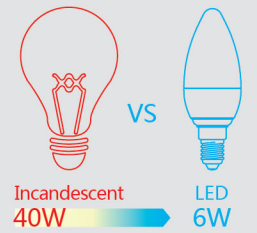

**6W LED Candle Bulb Dimmable**

MODEL	WATT	CCT	LUMENS	CRI
LCC35E14D-6W-DL LCC35E14D-6W-WW	6W	5000K 3000K	410lm 390lm	>80 >80
LCC35E27D-6W-DL LCC35E27D-6W-WW	6W	5000K 3000K	410lm 390lm	>80 >80
LCC35B15D-6W-DL LCC35B15D-6W-WW	6W	5000K 3000K	410lm 390lm	>80 >80
LCC35B22D-6W-DL LCC35B22D-6W-WW	6W	5000K 3000K	410lm 390lm	>80 >80

LED Lite Dimmable Bulb

 6W	 240V	 20,000 Hours
 Dimmable	 E27/B22 E14/B15	 220°
 RoHS Compliant	 CE	 SAFE EASY TO USE
 FC	 NO UV/IR	 UP TO 85% ENERGY SAVINGS
		

PACKING: 48pcs/ctn

**6W LED Candle Bulb Dimmable**