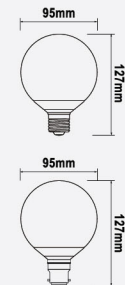

8W LED G70 Sphere Bulb

MODEL	WATT	CCT	LUMENS	CRI
LLG70E27-8W-DL	8W	5000K	650lm	>80
LLG70E27-8W-WW	8W	3000K	600lm	>80
LLG70B22-8W-DL	8W	5000K	650lm	>80
LLG70B22-8W-WW	8W	3000K	600lm	>80

LED Sphere Bulb Series

12W LED G95 Sphere Bulb

MODEL	WATT	CCT	LUMENS	CRI
LLG95E27-12W-DL	12W	5000K	1050lm	>80
LLG95E27-12W-WW	12W	3000K	1000lm	>80
LLG95B22-12W-DL	12W	5000K	1050lm	>80
LLG95B22-12W-WW	12W	3000K	1000lm	>80

16W LED G120 Sphere Bulb