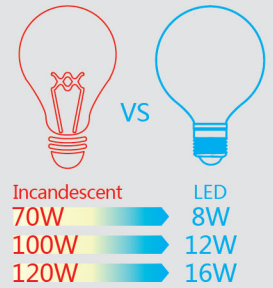

8W LED G70 Sphere Bulb

MODEL	WATT	CCT	LUMENS	CRI
LLG70E27-8W-DL	8W	5000K	650lm	>80
LLG70E27-8W-WW	8W	3000K	600lm	>80
LLG70B22-8W-DL	8W	5000K	650lm	>80
LLG70B22-8W-WW	8W	3000K	600lm	>80

LED Sphere Bulb Series

12W LED G95 Sphere Bulb

MODEL	WATT	CCT	LUMENS	CRI
LLG95E27-12W-DL	12W	5000K	1050lm	>80
LLG95E27-12W-WW	12W	3000K	1000lm	>80
LLG95B22-12W-DL	12W	5000K	1050lm	>80
LLG95B22-12W-WW	12W	3000K	1000lm	>80

16W LED G120 Sphere Bulb

MODEL	WATT	CCT	LUMENS	CRI
LLG120E27-16W-DL	16W	5000K	1200lm	>80
LLG120E27-16W-WW	16W	3000K	1150lm	>80
LLG120B22-16W-DL	16W	5000K	1200lm	>80
LLG120B22-16W-WW	16W	3000K	1150lm	>80

- 8/12/16W
- 240V
- 20,000 Hours
- Non-Dimmable
- E27/B22
- 300°
- CE
- RoHS Compliant
- FC
- SAFE EASY TO USE
- NO UV/IR
- UP TO 85% ENERGY SAVINGS