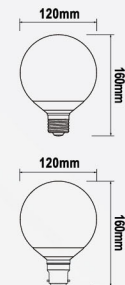

- 8/12/16W
- 240V
- 20,000 Hours
- Non-Dimmable
- E27/B22
- 300°
- CE
- RoHS Compliant
- FC
- SAFE EASY TO USE
- NO UV/IR
- UP TO 85% ENERGY SAVINGS

PACKING
G70 30pcs/ctn
G95 24pcs/ctn
G120 12pcs/ctn