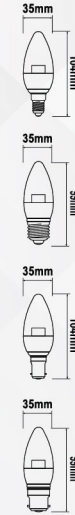

**4W LED Candle Bulb**

MODEL	WATT	CCT	LUMENS	CRI
LCC35E14-4W-DL	4W	5000K	300lm	>80
LCC35E14-4W-WW	4W	3000K	270lm	>80
LCC35E27-4W-DL	4W	5000K	300lm	>80
LCC35E27-4W-WW	4W	3000K	270lm	>80
LCC35B15-4W-DL	4W	5000K	300lm	>80
LCC35B15-4W-WW	4W	3000K	270lm	>80
LCC35B22-4W-DL	4W	5000K	300lm	>80
LCC35B22-4W-WW	4W	3000K	270lm	>80

LED Candle Bulb

- 4W
- 240V
- 20,000 Hours
- Non-Dimmable
- E14/B15 E27/B22
- 220°
- CE
- RoHS Compliant
- FC
- SAFE EASY TO USE
- NO UV/IR
- UP TO 85% ENERGY SAVINGS
- 

PACKING: 48pcs/ctn

**4W LED Candle Bulb**

MODEL	WATT	CCT	LUMENS	CRI
LCF35E14-4W-DL	4W	5000K	300lm	>80
LCF35E14-4W-WW	4W	3000K	270lm	>80
LCF35E27-4W-DL	4W	5000K	300lm	>80
LCF35E27-4W-WW	4W	3000K	270lm	>80
LCF35B15-4W-DL	4W	5000K	300lm	>80
LCF35B15-4W-WW	4W	3000K	270lm	>80
LCF35B22-4W-DL	4W	5000K	300lm	>80
LCF35B22-4W-WW	4W	3000K	270lm	>80