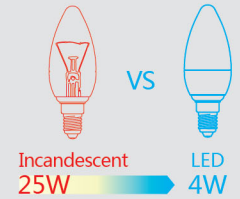

**4W LED Candle Bulb**

MODEL	WATT	CCT	LUMENS	CRI
LCC35E14-4W-DL	4W	5000K	300lm	>80
LCC35E14-4W-WW	4W	3000K	270lm	>80
LCC35E27-4W-DL	4W	5000K	300lm	>80
LCC35E27-4W-WW	4W	3000K	270lm	>80
LCC35B15-4W-DL	4W	5000K	300lm	>80
LCC35B15-4W-WW	4W	3000K	270lm	>80
LCC35B22-4W-DL	4W	5000K	300lm	>80
LCC35B22-4W-WW	4W	3000K	270lm	>80

LED Candle Bulb

- 4W
- 240V
- 20,000 Hours
- Non-Dimmable
- E14/B15 E27/B22
- 220°
- CE
- RoHS Compliant
- FC
- SAFE EASY TO USE
- NO UV/IR
- UP TO 85% ENERGY SAVINGS
- 

PACKING: 48pcs/ctn

**4W LED Candle Bulb**